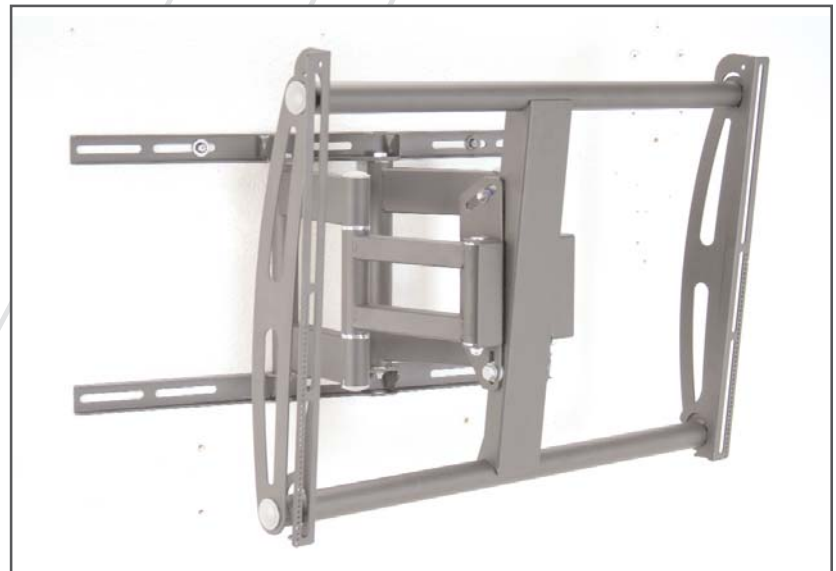

# Universal Swingout Arm

New AM250 fits most 37"-50" LCD/Plasma Displays

The latest addition to the Premier Mounts product line is our new Universal Swingout Arm for 37"-50" displays - the AM250.

This revolutionary design is the first scissor-style swingout arm from Premier Mounts. It offers smooth tilt adjustment of 10°, plus you can pull your LCD/Plasma up to 16" from the wall and push it back to just under 3.5" off the wall when collapsed. Once extended, the user may pivot the display up to 45° to the left or right. Best of all, it's backed by our industry-leading Lifetime Guarantee.

## Features

- Fits displays from 37"- 50"
- 10° tilt down
- 45° swing, left and right
- 3.5" -16" extension from wall
- Lifetime Guarantee

**Model: AM250**  
**Retail: \$349.99**

Color: Black

Fits: 37"-50"

Dimensions: 14"x28"x6" (HxWxD)

Max Load: 125lbs.

Shipping Weight: 40lbs

UPC: 829973250416