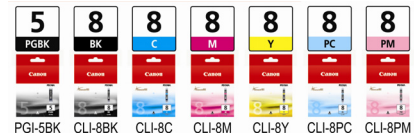

Subject to change without notice

Consumables

Photo Paper Pro (PR101)
Archival-quality, super high-gloss photo paper for professional results

Photo Paper Plus Glossy (PP201)
Premium high gloss paper for brilliant photo prints