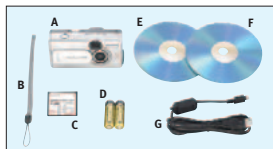

Exposure Control: Program AE.

Compensation: +/- 2.0 EV in 1/3-step increments.

Flash Range: .67ft/20cm to 6.7ft/2.0m (When ISO speed is set to Auto).

White Balance Control: TTI Auto White Balance, Pre-set (Daylight, Cloudy, Tungsten, Fluorescent, Fluorescent H, or Flash), and Custom.

Optical Viewfinder: Inverted Galilean type.

LCD Monitor: 1.5 inch amorphous silicon TFT color LCD.

Power Sources: AA-size Batteries (Alkaline, Rechargeable NiMH) (x2), or AC Adapter Kit ACK800.

Dimensions: 4.3(W) x 2.3(H) x 1.4(D) in./110(W) x 58(H) x 36.6(D)mm.

Weight (w/o batteries or CF card): Approx. 6.2 oz./175g.

IMAGE STORAGE CAPACITY

	Small/N	Small/F	Small/SF	Medium1/N	Medium1/F	Medium1/SF	Medium2/N	Medium2/F
File Size	84KB	150KB	249KB	170KB	320KB	570KB	278	558
CF-16MB	165	94	58	84	46	25	52	26
CF-32MB	337	196	120	174	94	53	108	54
CF-64MB	676	393	241	349	189	107	217	109
CF-128MB	1,355	788	482	700	379	215	435	219
CF-256MB	2,720	1,563	962	1,390	762	431	868	440
	Medium2/SF	Large/N	Large/F	Large/SF	Movie/Low	Movie/Med	Movie/High	
File Size	1,002KB	445KB	893KB	1,602KB	120KB/sec.	330KB/sec.	990KB/sec.	
CF-16MB	14	32	16	8	118 sec.	44 sec.	14 sec.	
CF-32MB	30	67	33	18	242 sec.	91 sec.	30 sec.	
CF-64MB	61	136	68	38	486 sec.	183 sec.	61 sec.	
CF-128MB	122	274	137	76	973 sec.	368 sec.	124 sec.	
CF-256MB	246	548	276	154	1,954 sec.	735 sec.	249 sec.	

Note: N=Normal F=Fine SF=SuperFine

SUPPLIED ACCESSORIES

- A. PowerShot A300 Body
- B. Wrist Strap WS-200
- C. CompactFlash Card FC-16M
- D. 2 AA-type Alkaline Batteries
- E. Digital Camera Solution CD-ROM
- F. ArcSoft Camera Suite CD-ROM
- G. Interface Cable IFC-300PCU

Canon