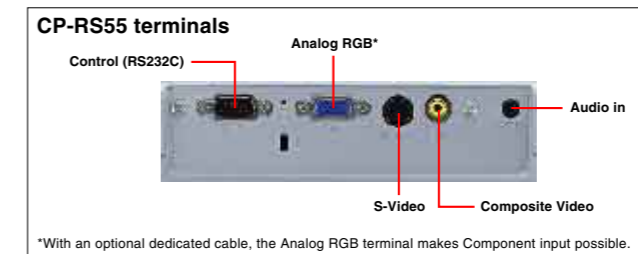

Equalizing Function

Gamma correction and color balance can be controlled in eight and six steps respectively, so you can make the image look just the way you like it. As you make the adjustments, a grayscale bar lets you confirm adjustment status.

Progressive Scan

The projectors feature Progressive Scan Technology, which lets you enjoy realistically beautiful images with no flicker.