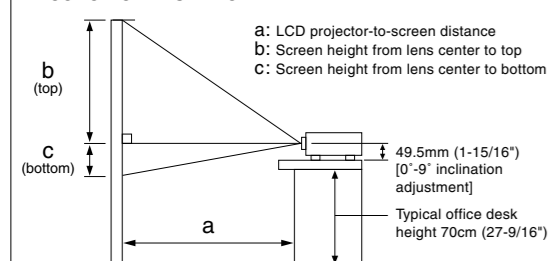

PROJECTION DISTANCE

CP-RS55

Screen Size (inch)	a	b (top)	c (bottom)
40	1.5m (60")	52.3cm (21")	9.7cm (3")
50	1.9m (75")	65.3cm (26")	10.9cm (4")
60	2.3m (90")	78.4cm (31")	13.1cm (5")
70	2.7m (105")	91.4cm (36")	15.2cm (6")
80	3.1m (121")	104.5cm (41")	17.4cm (7")
90	3.4m (136")	117.6cm (46")	19.6cm (8")
100	3.8m (151")	130.6cm (51")	21.8cm (9")
120	4.6m (182")	156.8cm (62")	26.1cm (10")
150	5.8m (227")	195.9cm (77")	32.7cm (13")
200	7.7m (303")	261.3cm (103")	43.5cm (17")
250	9.6m (380")	326.6cm (129")	54.4cm (21")
300	11.6m (456")	391.9cm (154")	65.3cm (26")

CP-RS56

Screen Size (inch)	a (min.)	a (max.)	b (top)	c (bottom)
40	1.3m (52")	1.6m (63")	52cm (21")	9cm (3")
50	1.7m (65")	2.0m (79")	65cm (26")	11cm (4")
60	2.0m (79")	2.4m (95")	78cm (31")	13cm (5")
70	2.3m (92")	2.8m (111")	91cm (36")	15cm (6")
80	2.7m (105")	3.2m (127")	105cm (41")	17cm (7")
90	3.0m (118")	3.6m (142")	118cm (46")	20cm (8")
100	3.3m (132")	4.0m (158")	131cm (51")	22cm (9")
120	4.0m (158")	4.8m (190")	157cm (62")	26cm (10")
150	5.0m (198")	6.0m (238")	196cm (77")	33cm (13")
200	6.7m (264")	8.1m (318")	261cm (103")	44cm (17")
250	8.4m (331")	10.1m (398")	327cm (129")	54cm (21")
300	10.1m (397")	12.1m (477")	392cm (154")	65cm (26")

CP-RX61

Screen Size (inch)	a (min.)	a (max.)	b (top)	c (bottom)
40	1.2m (47")	1.4m (57")	52cm (21")	9cm (3")
50	1.5m (59")	1.8m (71")	65cm (26")	11cm (4")
60	1.8m (71")	2.2m (86")	78cm (31")	13cm (5")
70	2.1m (83")	2.5m (100")	91cm (36")	15cm (6")
80	2.4m (95")	2.9m (115")	105cm (41")	17cm (7")
90	2.7m (107")	3.3m (129")	118cm (46")	20cm (8")
100	3.0m (119")	3.6m (143")	131cm (51")	22cm (9")
120	3.6m (143")	4.4m (172")	157cm (62")	26cm (10")
150	4.5m (179")	5.5m (216")	196cm (77")	33cm (13")
200	6.1m (239")	7.3m (288")	261cm (103")	44cm (17")
250	7.6m (299")	9.1m (360")	327cm (129")	54cm (21")
300	9.1m (359")	11.0m (432")	392cm (154")	65cm (26")