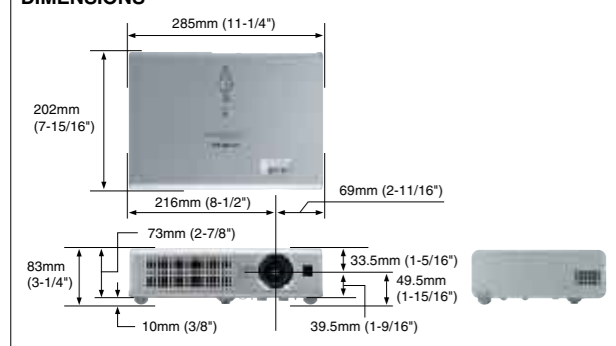

DIMENSIONS

HITACHI

Hitachi Europe Ltd. Whitebrook Park, Lower Cookham Road, Maidenhead, Berkshire, SL6 8YA, UK Tel: +44-1628-643000 Fax: +44-1628-643404 www.hitachidigitalmedia.com
Hitachi America, Ltd. Digital Media Division Hitachi Plaza 2000 Sierra Point Parkway, Brisbane, CA 94005-1835, U.S.A. Tel: +1-800-HITACHI Fax: +1-650-244-7776 www.hitachi.us/digitalmedia
Hitachi Canada Ltd. 2495 Meadowpine Blvd. Mississauga, Ontario L5N6C3, Canada Tel: +1-905-821-4545 Fax: +1-905-821-1011 www.hitachi.ca
Hitachi Home Electronics Asia (S) Pte. Ltd. 438A Alexandra Road #01-01/02/03, Alexandra Technopark, Singapore 119967 Tel: +65-6536-2520 Fax: +65-6536-2521 www.hitachimultimedia.com.sg
Hitachi Sales (Malaysia) Sdn. Bhd. Wisma Hitachi, No.2, Lorong 13/6A, 46200 Petaling Jaya, Selangor Darul Ehsan, Malaysia Tel: +60-3-79573455 Fax: +60-3-79556090
Hitachi Sales (Thailand), Ltd. 994 Soi Thonglor, Sukhumvit 55 Road, Klongtonnua, Vadhana Bangkok 10110, Thailand Tel: +66-2381-8381-98 Fax: +66-2381-0210/2381-0021
Hitachi (Hong Kong), Ltd. 18th Floor, Ever Gain Centre, 28 On Muk Street, Shatin, N.T., Hong Kong Tel: +852-2113-8883 Fax: +852-2780-4178 www.hitachi-hk.com.hk
Hitachi Sales Corp. of Taiwan 2nd Floor, No.65, Nanking East Road, Section 3, Taipei, Taiwan Tel: +886-2-2516-0500 Fax: +886-2-2516-1501
Hitachi Australia Ltd. Level 3, 82 Waterloo Road, North Ryde, NSW 2113, Australia Tel: +61-2-9888-4100 Fax: +61-2-9888-4188 www.hitachi.com.au

HITACHI LCD PROJECTORS CP-RS55/CP-RS56/CP-RX61