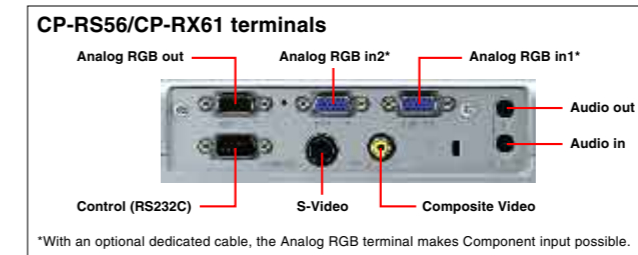

Equalizing Function

Gamma correction and color balance can be controlled in eight and six steps respectively, so you can make the image look just the way you like it. As you make the adjustments, a grayscale bar lets you confirm adjustment status.

Progressive Scan

The projectors feature Progressive Scan Technology, which lets you enjoy realistically beautiful images with no flicker.