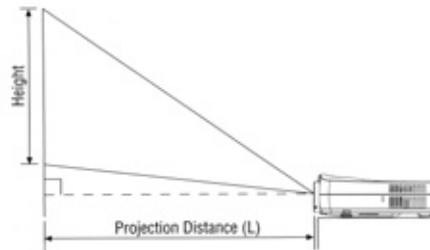

SCREEN			DISTANCE FROM SCREEN (L)		Hd*
Diagonal Size	Height	Width	Max Zoom	Min.Zoom	
26.2	16	21	-	47	-2.7
40	24	32	61	73	-4.1
60	36	48	92	110	-6.1
80	48	64	123	148	-8.2
100	60	80	154	185	-10.2
120	72	96	185	222	-12.2
150	90	120	232	278	-15.3
180	108	144	278	334	-18.4
200	120	160	310	371	-20.4
250	150	200	387	465	-25.5
300	180	240	465	558	-30.6

Unit measured in inches

*Hd is distance from lens axis to image bottom

Unit measured in inches