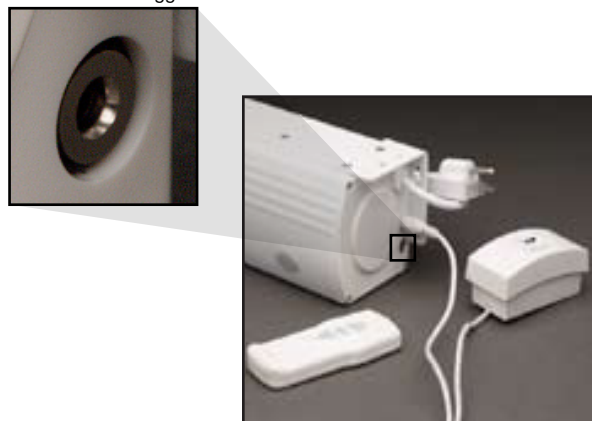

Built-In 12 Volt Trigger

Model Number	Screen Description	Image Size (diag.)	Format	UPC Code	Shipping Dimensions (in)	Shipping Weight (lbs)
DE-MW3100E	Matte White	100"	4:3	796435 24 741 6	103 x 5 x 5	35
DE-MW3120E	Matte White	120"	4:3	796435 24 742 3	115 x 5 x 5	35

For more information, please visit www.OptomaUSA.com.