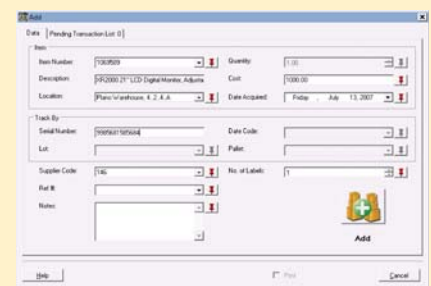

From individual contractors to larger operations with multiple locations, Inventory Control will help you. It's ideal for:

- warehouses
- light manufacturing and distribution centers
- retailers
- stock rooms & supply closets
- inventory-carrying mobile trucks, ships or containers
- installation contractors or any business that buys, stocks and sells parts and products.

► Main Screen

► Reports Screen – Tons of pre-built reports to choose from

► Add Item

WHICH VERSION IS BEST FOR YOU?

Features	Standard	Pro	Enterprise
Import/export wizard	✓	✓	✓
Supports multiple sites and locations	✓	✓	✓
Track by serial number, lot, date, and pallet	✓	✓	✓
Audit inventory on a PC or a mobile device	✓	✓	✓
Custom tracking fields	✓	✓	✓
Check-in / check-out inventory	✓	✓	✓
Assign feature based security to individual users	✓	✓	✓
Automatic notification of low stock levels	✓	✓	✓
Powerful data viewer (easily access information)	✓	✓	✓
Microsoft SQL Express database	✓	✓	
Number PC users (licenses) included	1	5	Unlimited
Number of mobile device licenses included	1	1	5
Number of management reports included	70+	80+	80+
Supports multiple PCs on a network		✓	✓
Unit breakdowns (during receiving)		✓	✓
Pick order request and tracking		✓	✓
Create purchase orders (print/e-mail)		✓	✓
Generate customized PO #'s / pick order #'s		✓	✓
Full receiving functionality		✓	✓
Multiple suppliers per item		✓	✓
Support non-inventory items (supplies)		✓	✓
Requires full version of Microsoft SQL database			✓